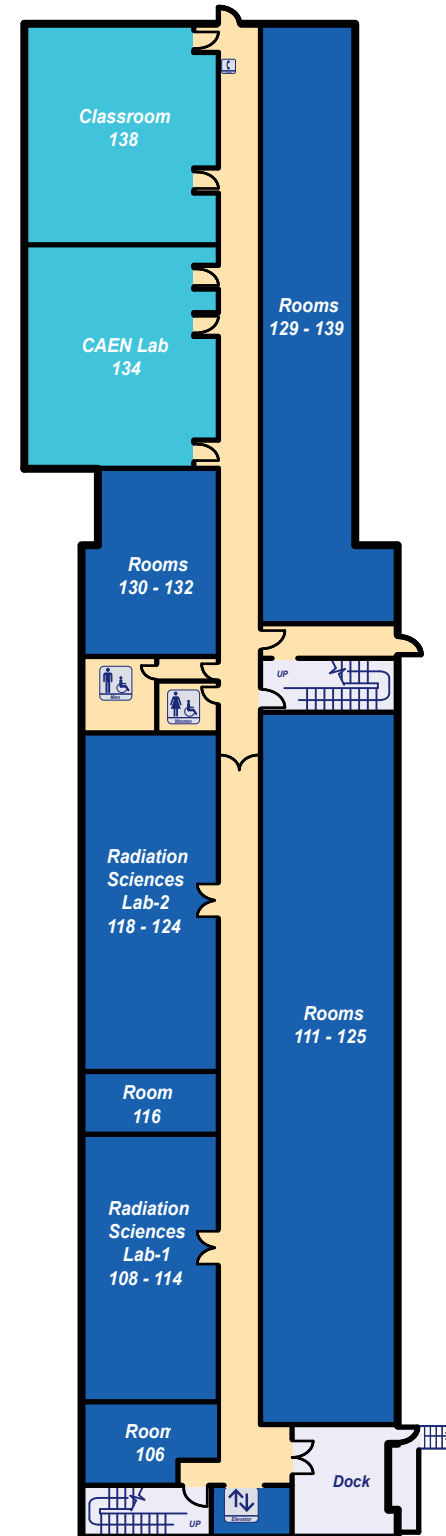

**College of Engineering
North Campus**

2nd Floor

1st Floor

Legend

-  Women's Restroom
-  Men's Restroom
-  Public Phone
-  Elevator
-  Stairs
-  Building Entrance