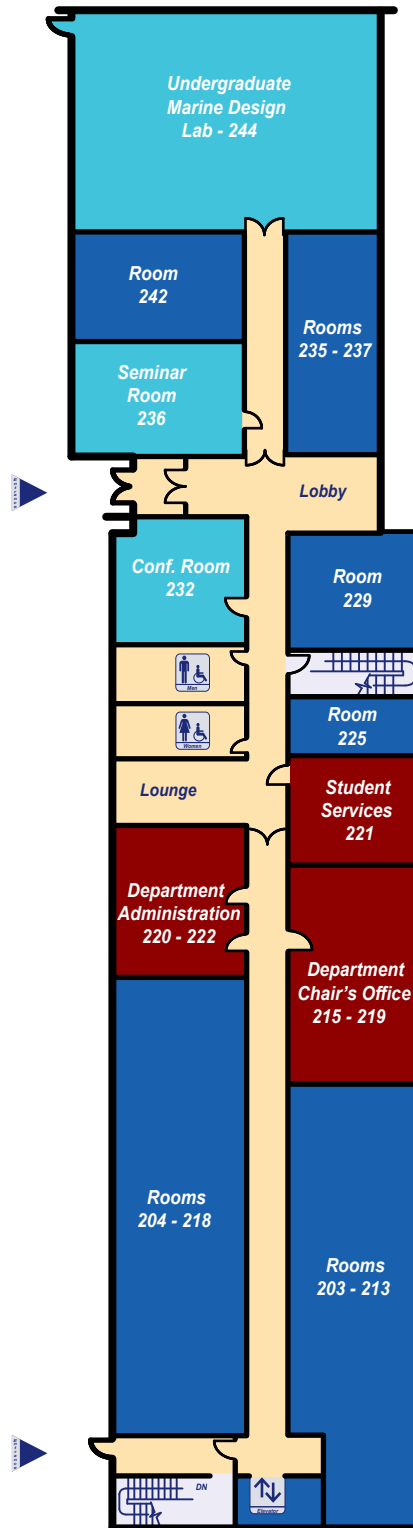

**College of Engineering
North Campus**

2nd Floor

1st Floor

Legend

-  Women's Restroom
-  Men's Restroom
-  Public Phone
-  Elevator
-  Stairs
-  Building Entrance