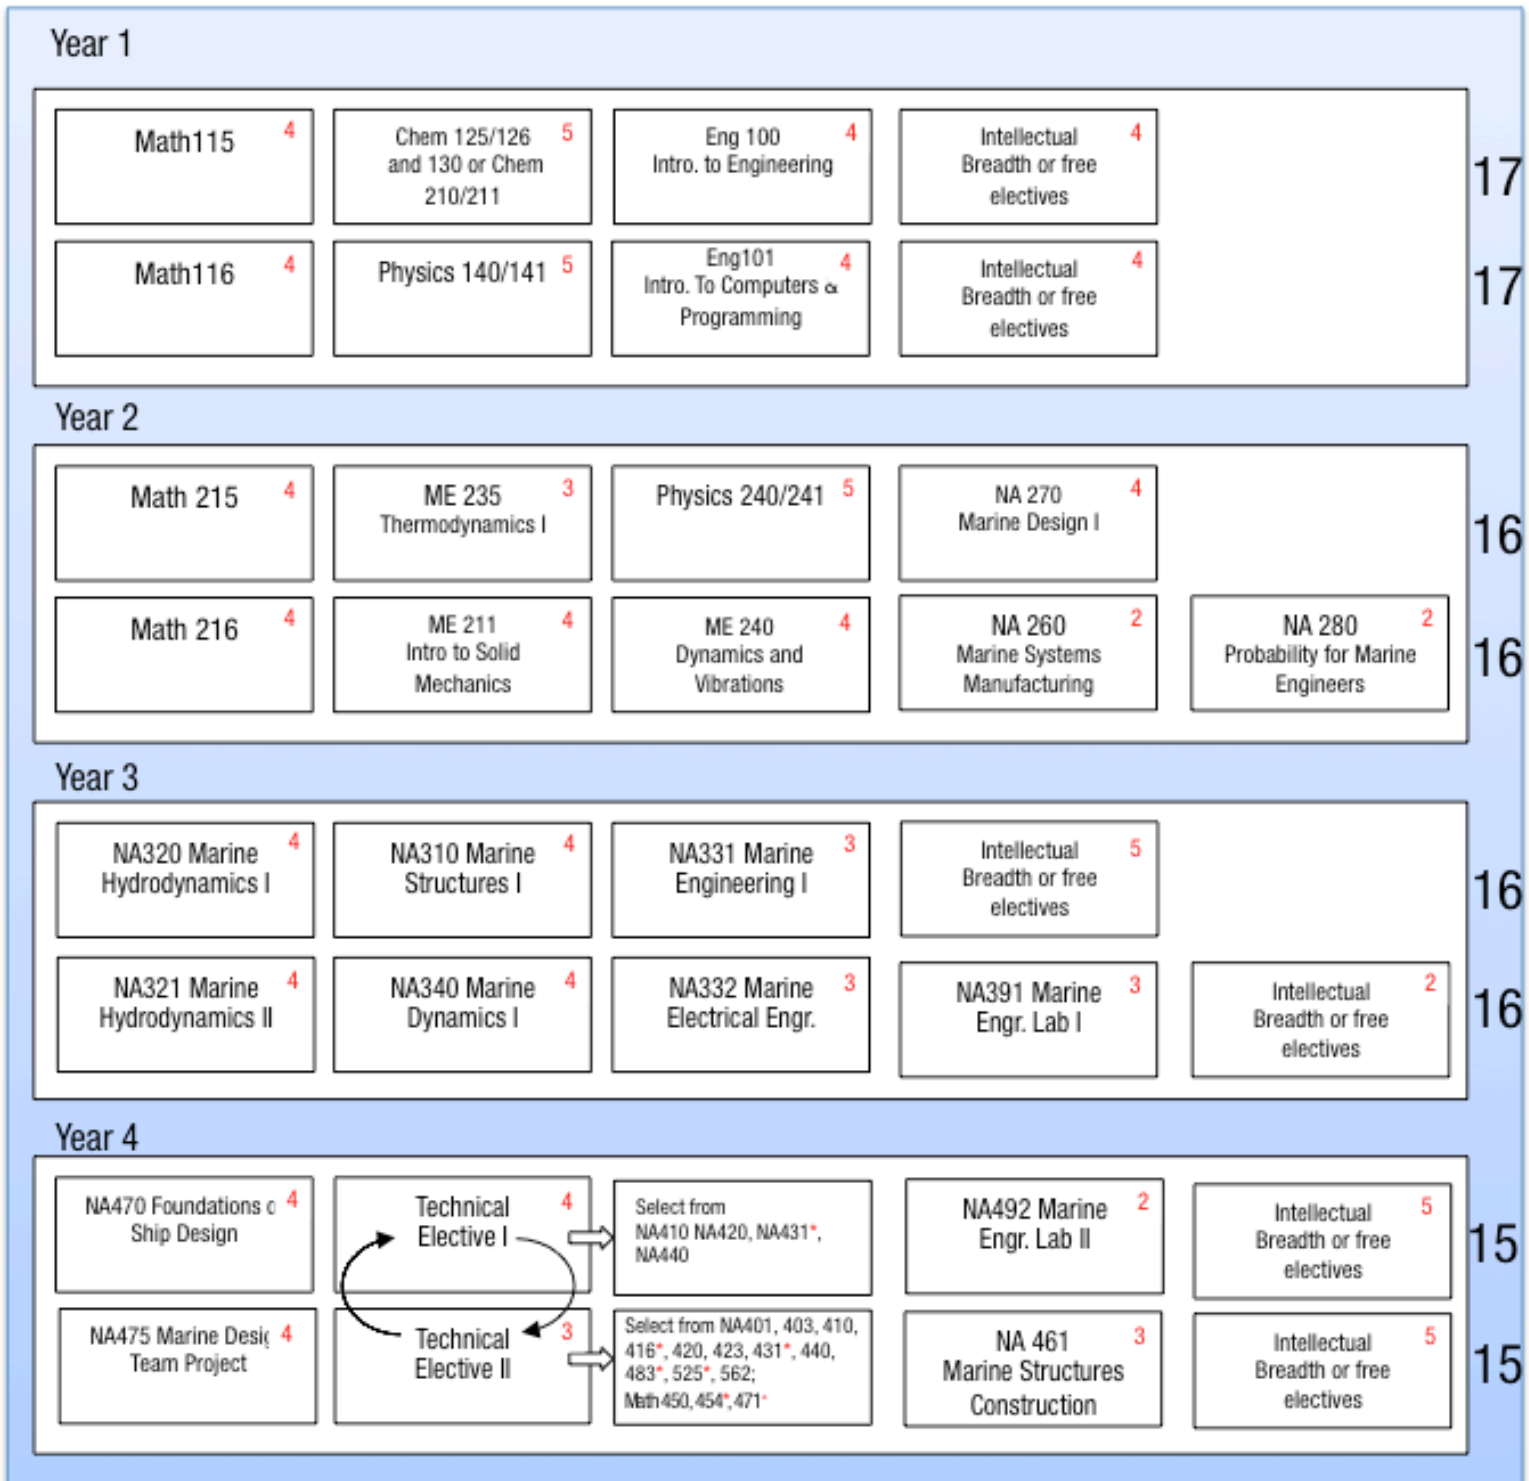

NAME Curriculum Effective Fall 2015

A typical study plan for a Naval Architecture and Marine Engineering student at the University of Michigan.

* - 3 credit Tech Elective

•College/Program Requirements = 128

•Intellectual/Breadth = 16

•Free Electives = 8-10